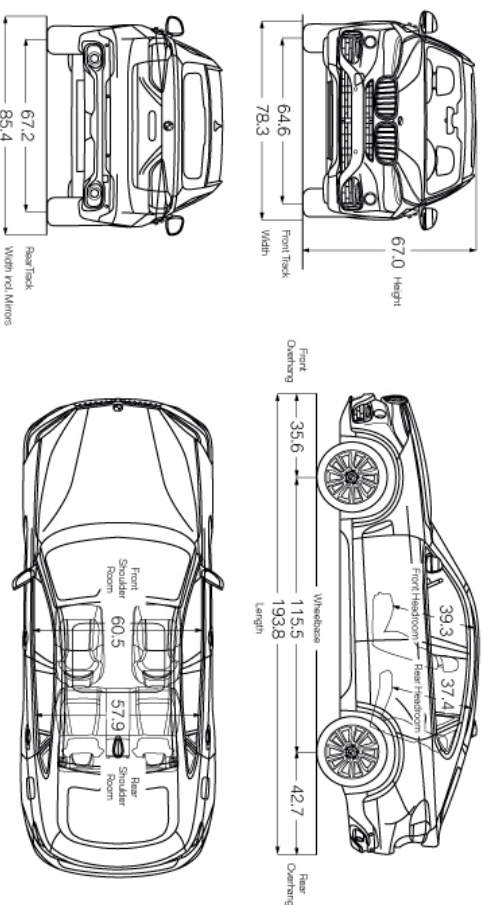

## M SPORT PACKAGE

19-inch Double Spoke wheels (Style 623M) (options available)  
Sport seats (option available)  
Aluminum Hexagon interior trim (options available)  
M steering wheel  
Aerodynamic kit  
Shadowline exterior trim  
Standard suspension  
Adaptive M Suspension (optional)

All dimensions in technical drawings are given in inches. Dimensions shown apply to X6 xDrive35i.

Figures subject to change. Not all packages available in all models. Please visit your BMW Retailer or [bmwusa.com](http://bmwusa.com) for the most up-to-date information.