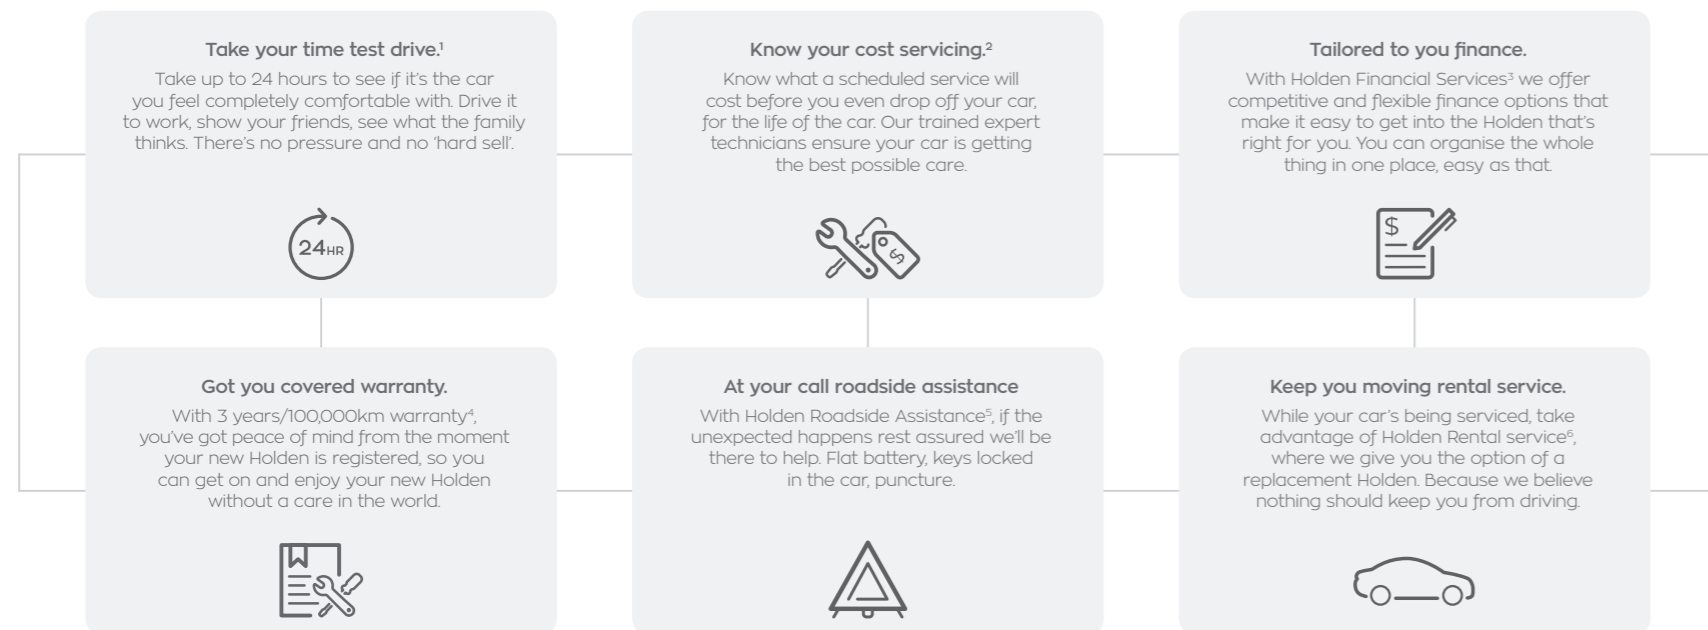

Summit White

Burning Hot*

Boracay Blue*

It's the little things that add up to Holden Complete Care.

At Holden, we've been caring for Australians for more than 150 years and over that time, we've learned that it's the little things we can do for you that matter most.