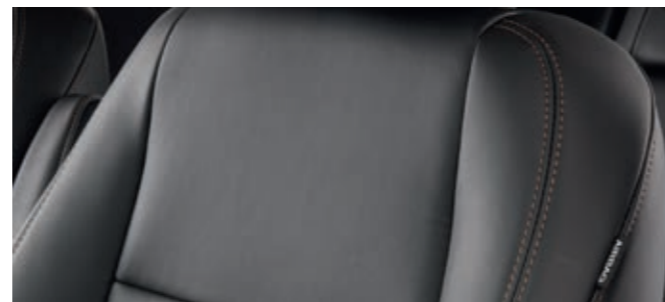

Jet Black Sportec