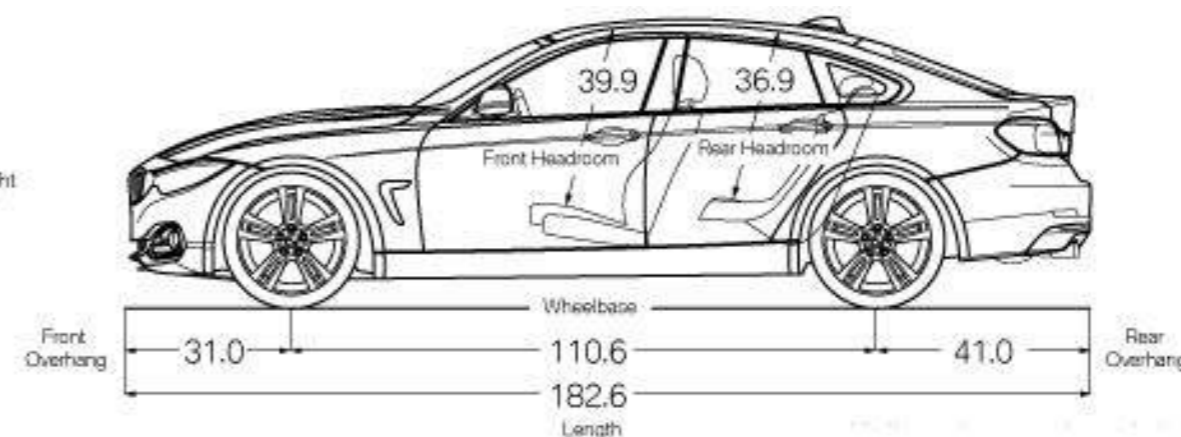

All dimensions in technical drawings are given in inches. Dimensions shown apply to 430i and 430i xDrive Gran Coupe.