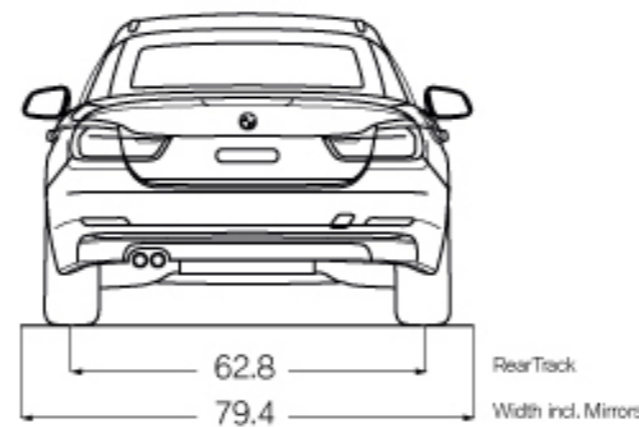

Figures subject to change. Not all packages available in all models. Please visit your BMW Retailer or bmwusa.com for the most up-to-date information.

¹BMW AG preliminary test results. Actual acceleration results may vary, depending on specification of vehicle; road and environmental conditions; testing procedures and driving style. These results should be used for comparison only and verification should not be attempted on public roads. BMW urges you to obey all posted speed laws and always wear safety belts.

Not all features are available on all models. Get the latest information on standard and optional features, packages and technical specifications. Visit bmwusa.com and select the BMW model of your choice.