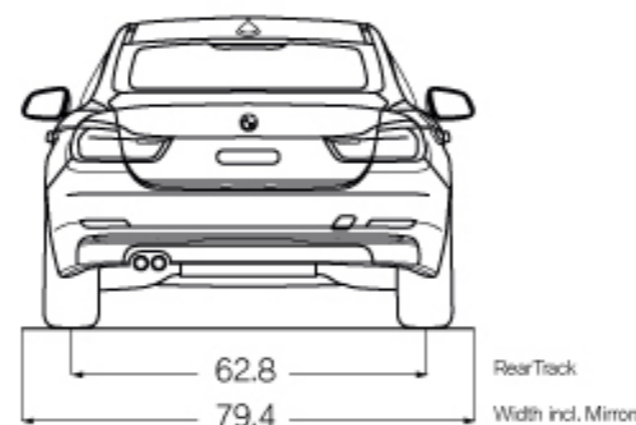

All dimensions in technical drawings are given in inches. Dimensions shown apply to 430i and 430i xDrive Coupe.

Figures in [ ] refer to vehicles with manual transmission. Figures subject to change. Not all packages available in all models. Please visit your BMW Retailer or [bmwusa.com](http://bmwusa.com) for the most up-to-date information.