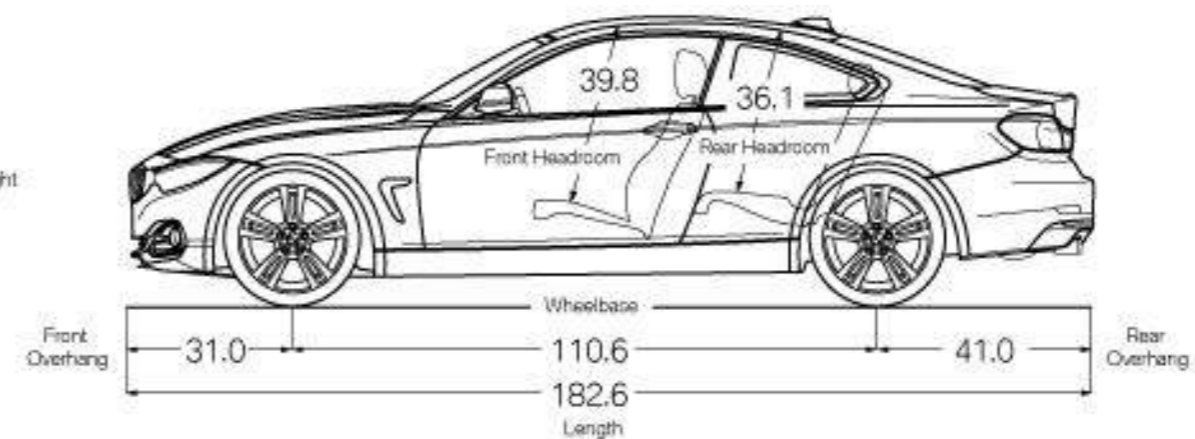

All dimensions in technical drawings are given in inches. Dimensions shown apply to 430i and 430i xDrive Coupe.