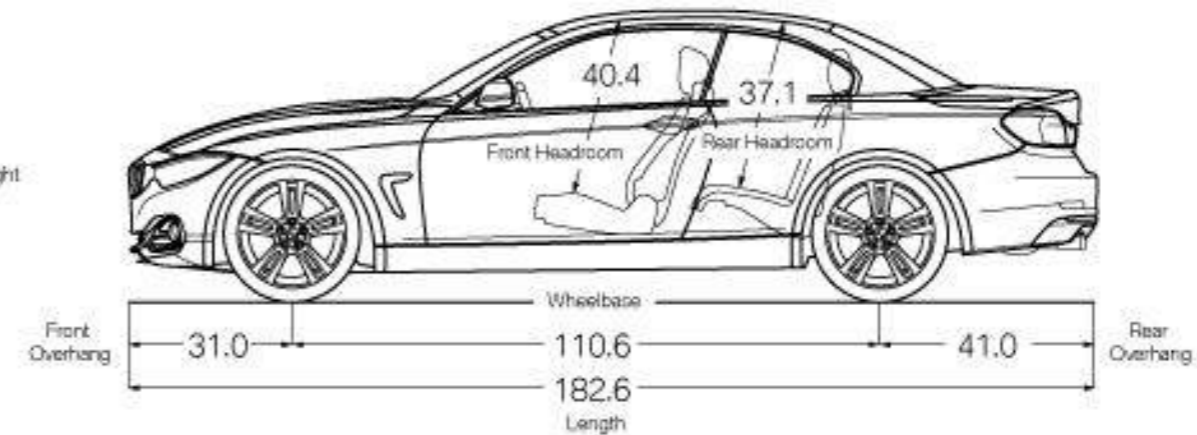

All dimensions in technical drawings are given in inches. Dimensions shown apply to 430i and 430i xDrive Convertible.