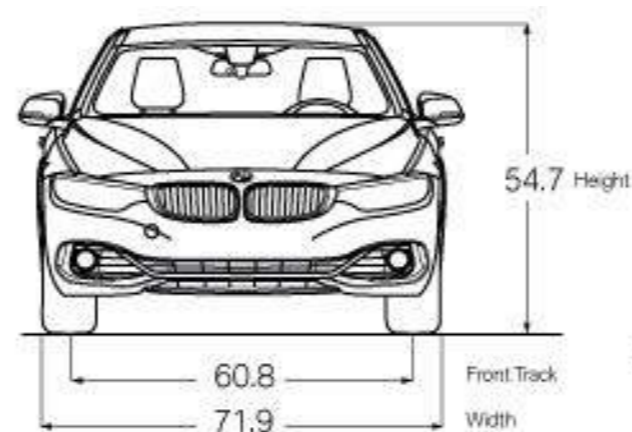

All dimensions in technical drawings are given in inches. Dimensions shown apply to 430i and 430i xDrive Gran Coupe.