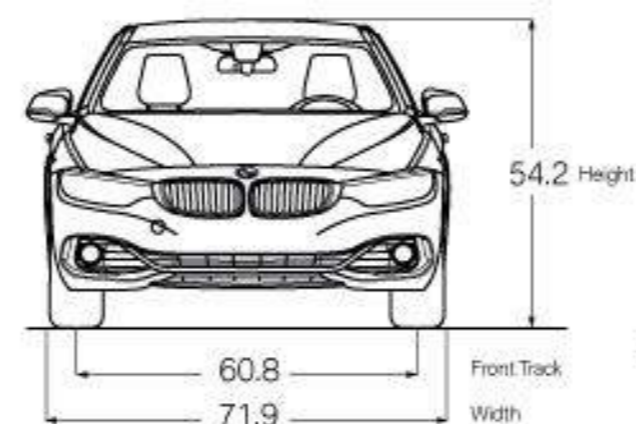

All dimensions in technical drawings are given in inches. Dimensions shown apply to 430i and 430i xDrive Coupe.