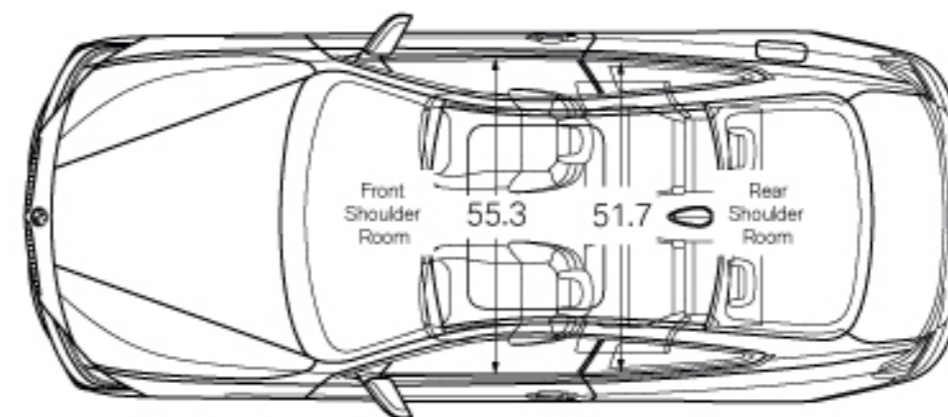

All dimensions in technical drawings are given in inches. Dimensions shown apply to 430i and 430i xDrive Coupe.

Figures in [ ] refer to vehicles with manual transmission. Figures subject to change. Not all packages available in all models. Please visit your BMW Retailer or [bmwusa.com](http://bmwusa.com) for the most up-to-date information.