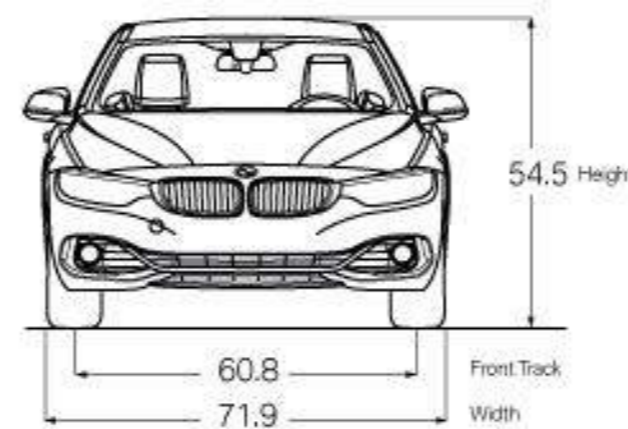

All dimensions in technical drawings are given in inches. Dimensions shown apply to 430i and 430i xDrive Convertible.